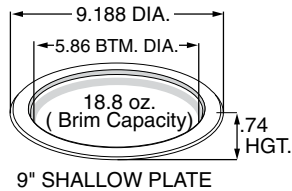

Chinet® Molded Fiber Tableware Specifications