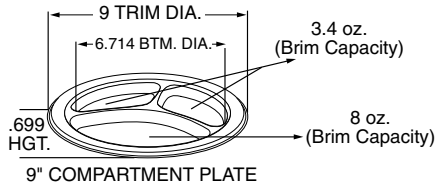

Plastic Tableware Specifications