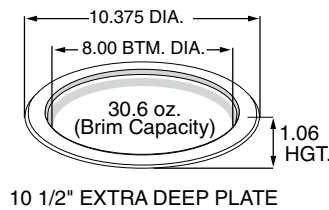

Chinet® Molded Fiber Tableware Specifications