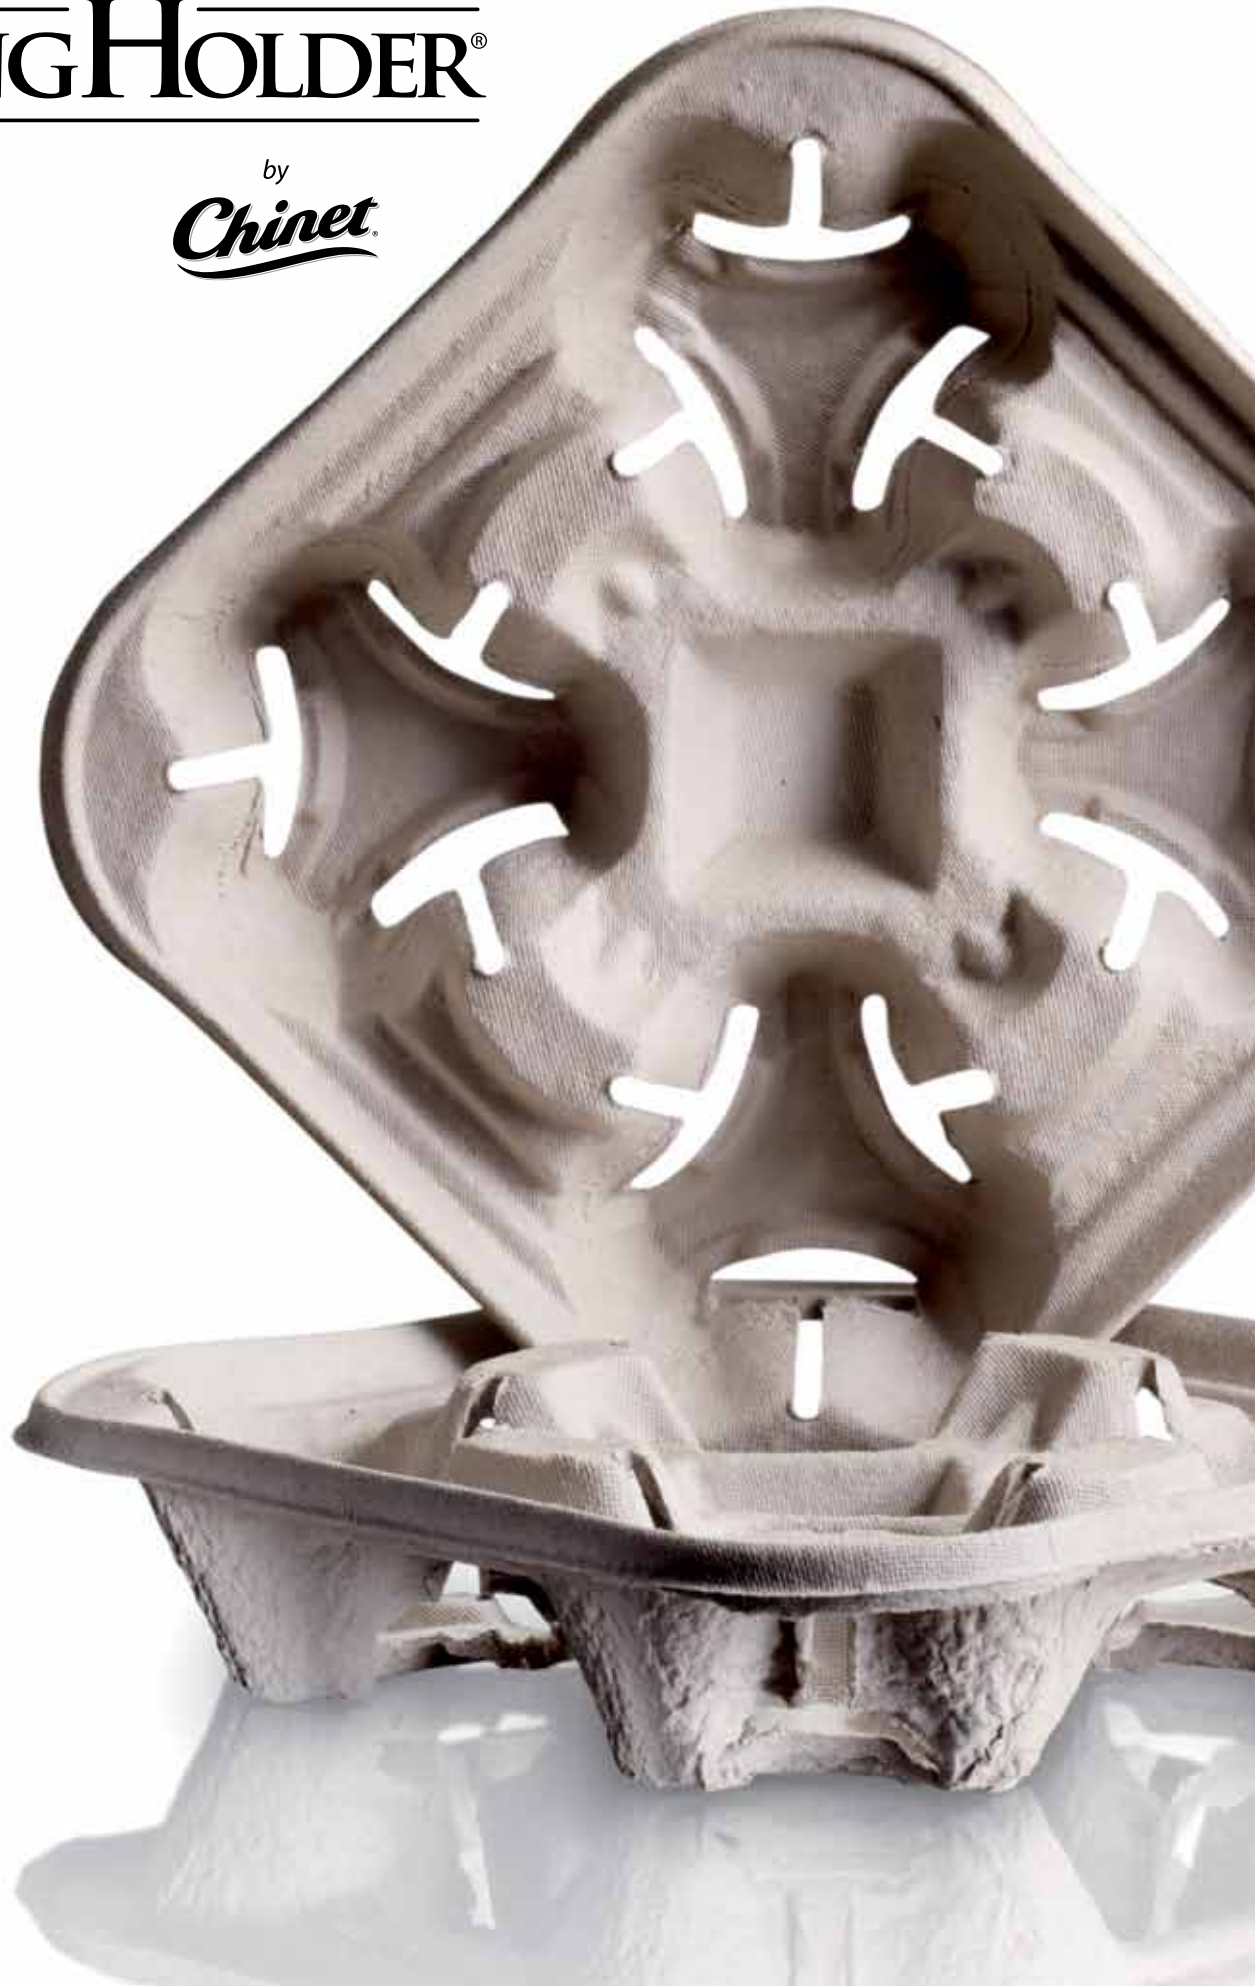

STRONGHOLDER®

by
Chinet.