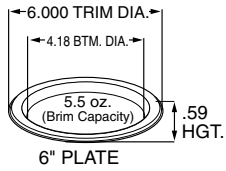

Plastic Tableware Specifications