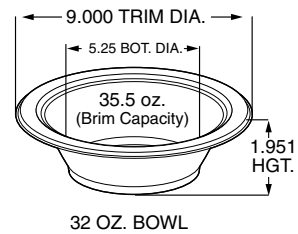

Plastic Tableware Specifications