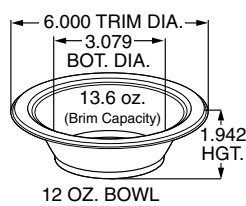

Plastic Tableware Specifications