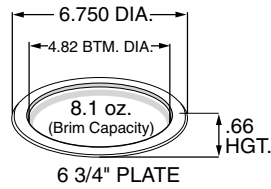

Chinet® Molded Fiber Tableware Specifications