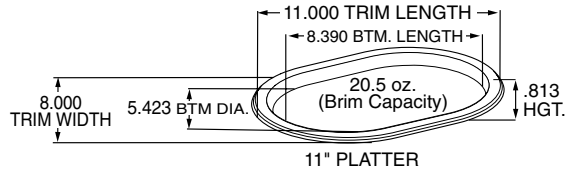

Plastic Tableware Specifications