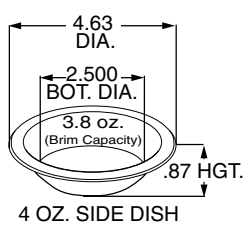

Chinet® Molded Fiber Tableware Specifications