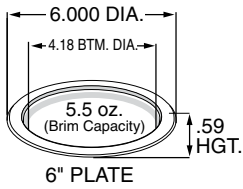

Chinet® Molded Fiber Tableware Specifications