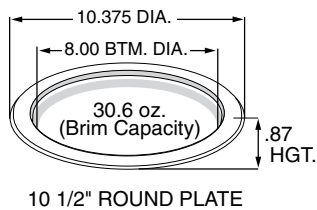

Chinet® Molded Fiber Tableware Specifications