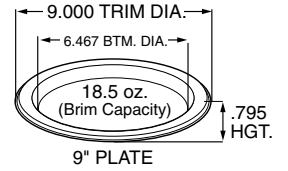

Plastic Tableware Specifications