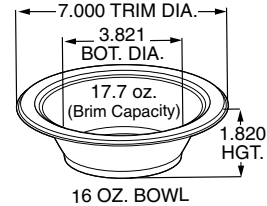

Plastic Tableware Specifications