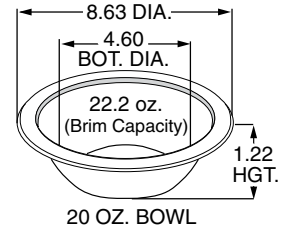

Chinet® Molded Fiber Tableware Specifications