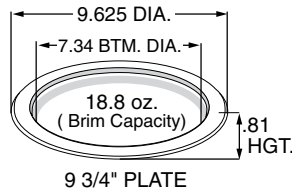

Chinet® Molded Fiber Tableware Specifications