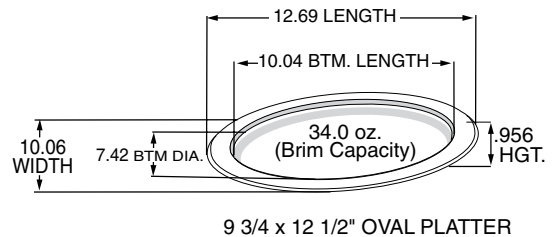

Chinet® Molded Fiber Tableware Specifications