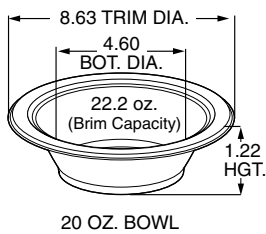

Plastic Tableware Specifications