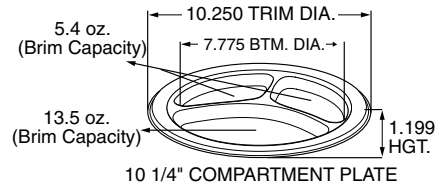

Plastic Tableware Specifications