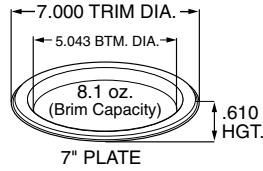

Plastic Tableware Specifications