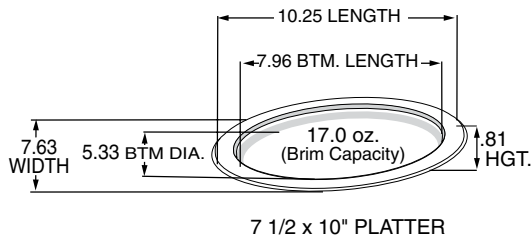

Chinet® Molded Fiber Tableware Specifications