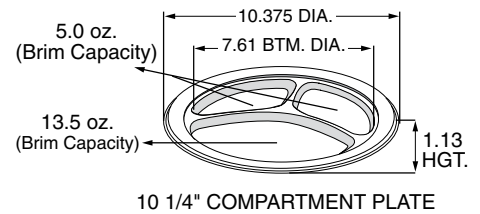

Chinet® Molded Fiber Tableware Specifications