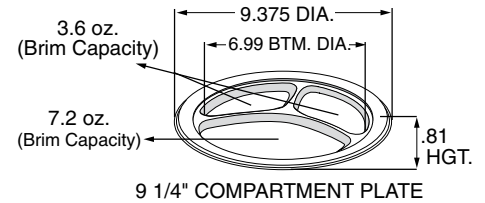

Chinet® Molded Fiber Tableware Specifications