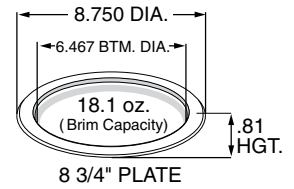

Chinet® Molded Fiber Tableware Specifications