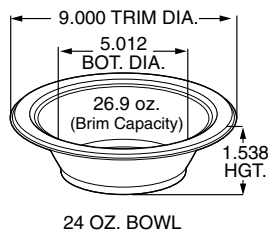

Plastic Tableware Specifications