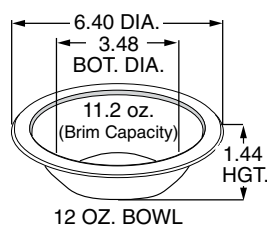

Chinet® Molded Fiber Tableware Specifications