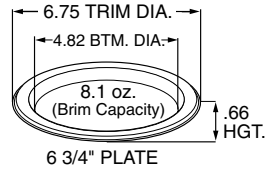

Plastic Tableware Specifications