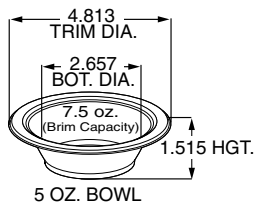

Plastic Tableware Specifications