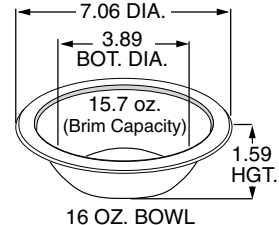

Chinet® Molded Fiber Tableware Specifications