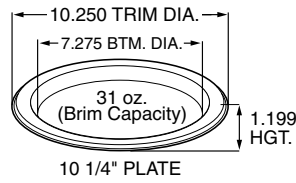

Plastic Tableware Specifications