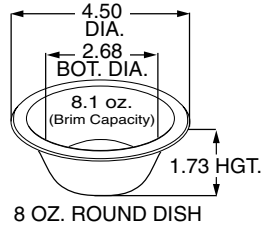

Chinet® Molded Fiber Tableware Specifications