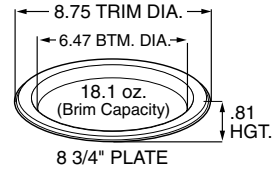

Plastic Tableware Specifications