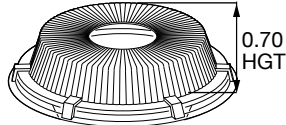

9" Low Profile Lid