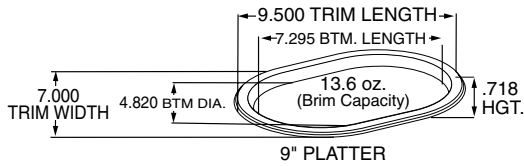

Plastic Tableware Specifications